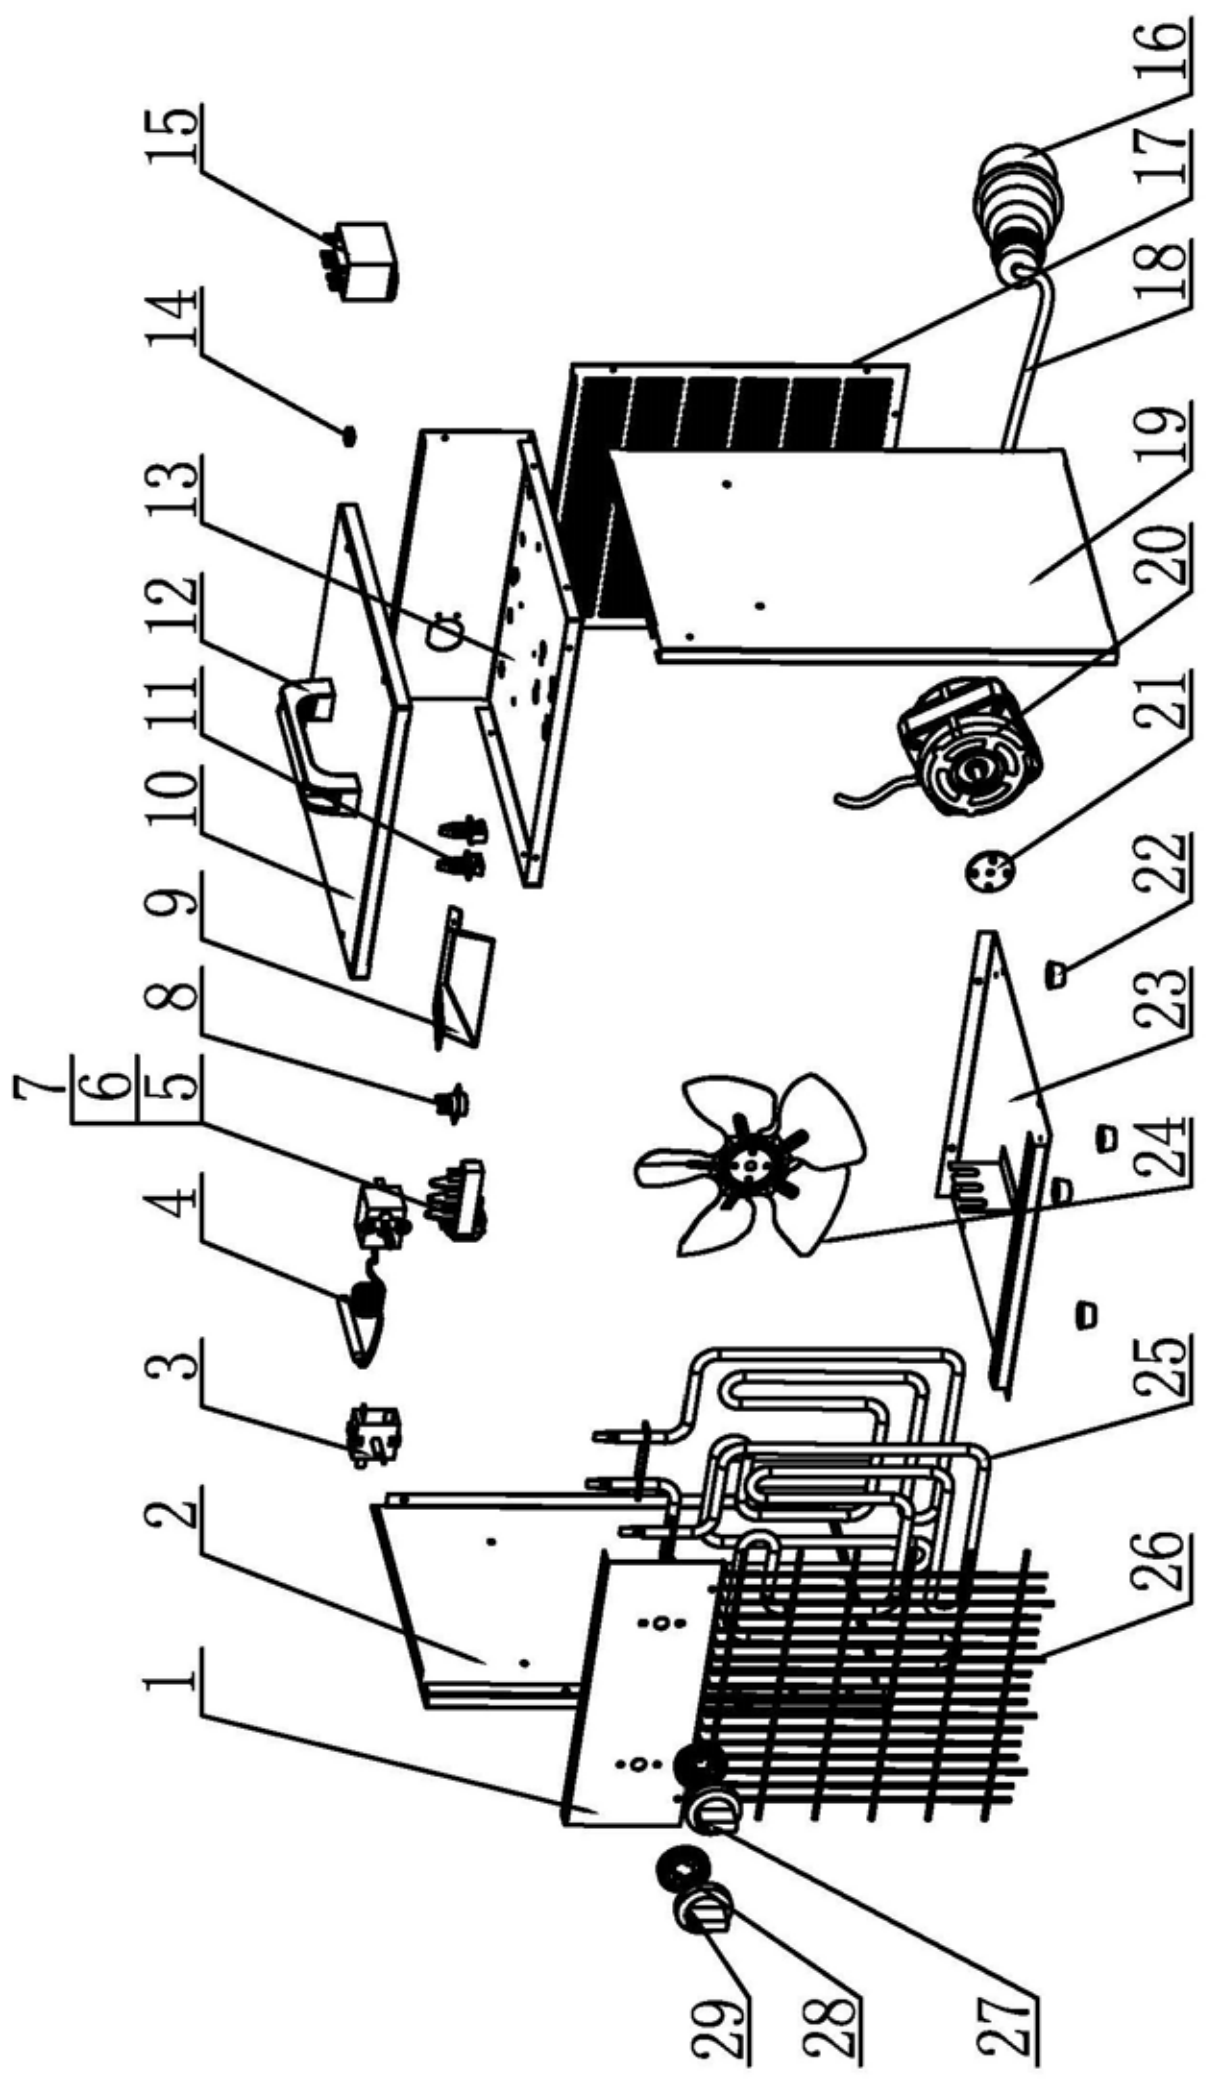

PARTS DRAWING

Elite 110v 2.8kw Fan Heater

**Product Code:
EHFH110**

Serial Number Range:

From:

To:

Year Of Manufacture:

***Please note, when ordering online via our website if the part number is not recognised, please Email spares@hscgroupuk.co.uk or Telephone 0115 946 1988**

Item No	Part Number	Description
1	S/R	Control Panel
2	S/R	Left Panel
3	EHFH110/3	Selector Switch
4	EHFH110-240/4	Capillary Thermostat
5	EHFH110/5	Binding Post
6	EHFH110/6	Binding Post Components
7	EHFH110/7	Binding Post Pins
8	EHFH110/8	Reset Thermostat
9	S/R	Protection Cover
10	S/R	Top Cover
11	S/R	Fixed Support
12	EHFHHANDLE	Top Handle
13	S/R	Middle Panel
14	S/R	Protection Bush
15	EHFH110/15	Relay
16	P32A110	110v 32amp Plug
17	S/R	Back Grill
18	S/R	Mains Cable
19	S/R	Right Panel
20	S/R	Fan Motor
21	S/R	Fan Blade Support
22	EHFHFEET	Rubber Foot
23	S/R	Bottom Panel
24	S/R	Fan Blade
25	EHFH110/25	110v 1400w Heating Element
26	S/R	Front Grill
27	EHFH110/27	Thermostat Knob
28	EHFH110/28	Knob Sealing Ring
29	EHFH110/29	Selector Switch Knob