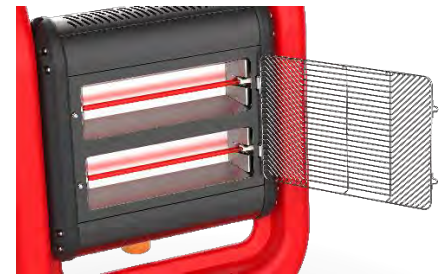

Description:

The MK3 Elite 240v 2.4kw quartz heater is a robust blow molded construction for durability in the hire sector. Nesting design for space saving whilst off hire. Using the SK15 lamp lamps with a 250mm pre-wired ends. Internal bi axis safety switch for increased protection. Lightweight and maneuverable design for ease of use.

Product Code: EH240MK3

Hinged access to change lamps

Quick access panel for maintenance

Nesting, space saving design

Specification:

- Power Supply: 240v 50Hz
- Input Plug: 240v 13amp
- Heat Settings: 2
- Heating Power Min: 1.2kw
- Heating Power Max: 2.4kw
- Max Rated Current: 10amps
- Dimensions: 42 x 61.5 x 109cm (LxWxH)
- Weight: 12.7kg